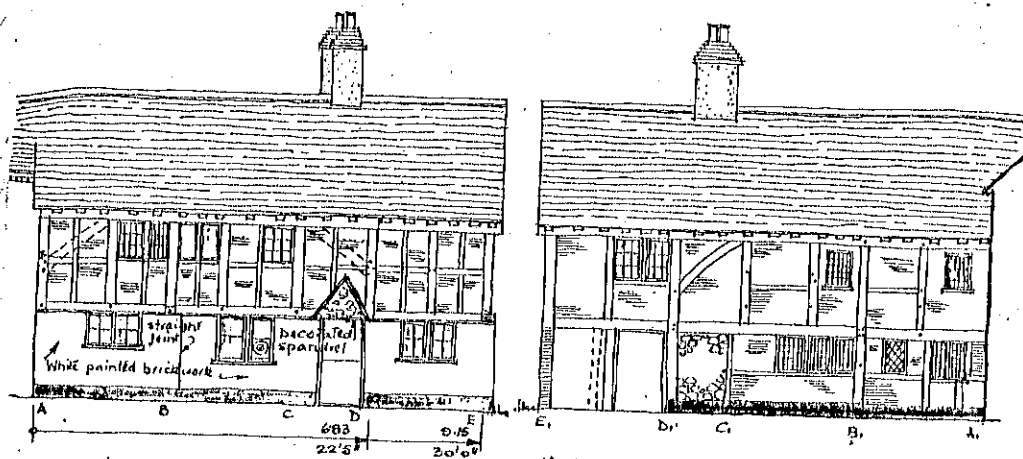

11/1975  
8/1980

Late 16 C. two bay timber framed house with smoke hood and end lean-to built up. The adjoining house, "Hawthorn Cottage" was an added parlour.

Entrance beside smoke hood, into which a brick chimney was built. Whether smoke hood was original is not known, but there is no note of black rafters over the hearth room.

Hearth room joists chamfered with lamb's tongue stops. Timber framed with straight up braces.

Bedroom over Service Room had diamond window mullions.

WEST FRONT

EAST SIDE